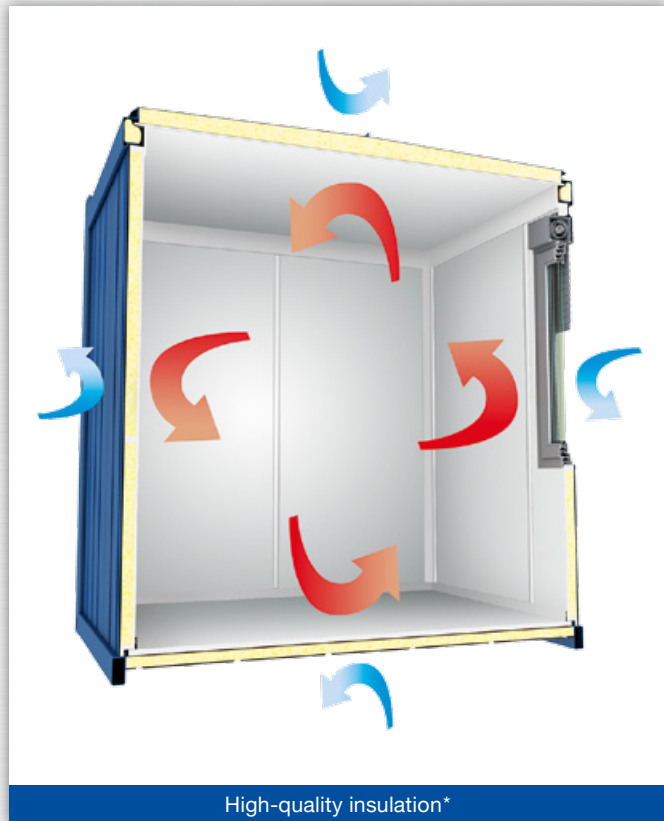

Energy saving options

Convactor heater with digital control

Fan heater with digital control

Central heating control

LED lighting

PIR sensor

Triple glazing

Contact us

Telephone: 0800 458 03 86

E-Mail: ctx@containex.com

Energy saving options

Roller shutter box with insulation wedge

Contactless soap and disinfectant dispenser

High-quality insulation*

*Details as per information sheet for insulation options